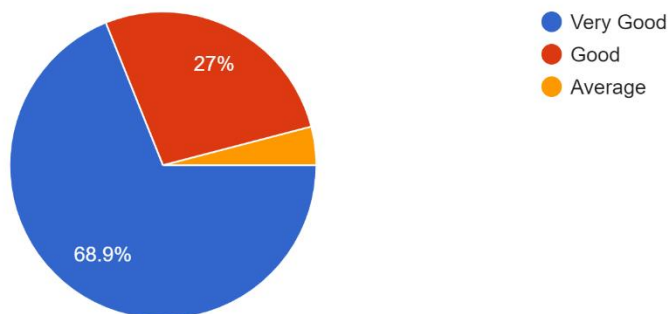

6) Office Staff

74 responses