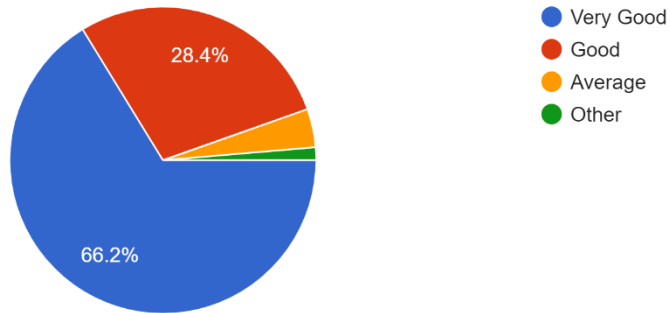

# Alumni Feedback 2022-2023

1) How do you rate the courses that you have learnt in the college in relation to your current job / occupation ?

74 responses

2) Infrastructure and Lab facilities

74 responses

## Alumni Feedback (2022-23) (Responses-74)

Question	Very Good	Good	Average	Other
1) How do you rate the courses that you have learnt in the college in relation to your current job / occupation ?	66.2%	28.4%		
2) Infrastructure and Lab facilities	59.5%	36.5%		
3) Faculty	63.5%	33.8%		
4) Canteen Facilities	29.7%	59.5%	10.8%	-