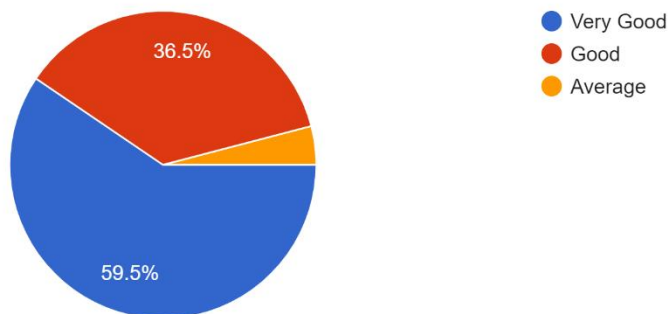

# Alumni Feedback 2022-2023

1) How do you rate the courses that you have learnt in the college in relation to your current job / occupation ?

74 responses

2) Infrastructure and Lab facilities

74 responses

## Alumni Feedback (2022-23) (Responses-74)

Question	Very Good	Good	Average	Other
1) How do you rate the courses that you have learnt in the college in relation to your current job / occupation ?	66.2%	28.4%		
2) Infrastructure and Lab facilities	59.5%	36.5%		
3) Faculty	63.5%	33.8%		
4) Canteen Facilities	29.7%	59.5%	10.8%	-