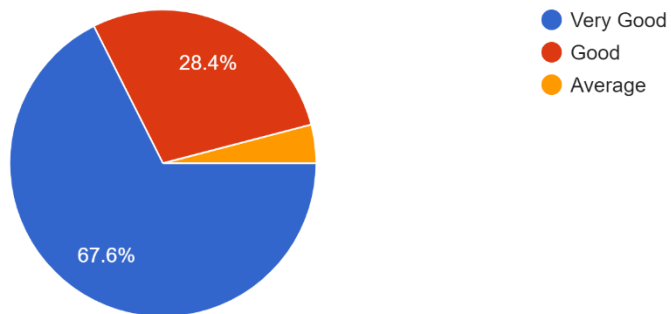

5) Library

74 responses