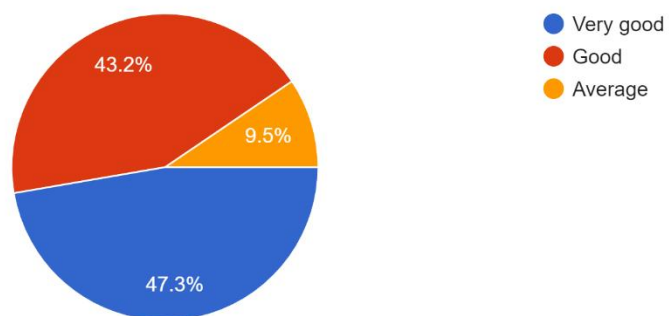

9) Admission Procedure

74 responses