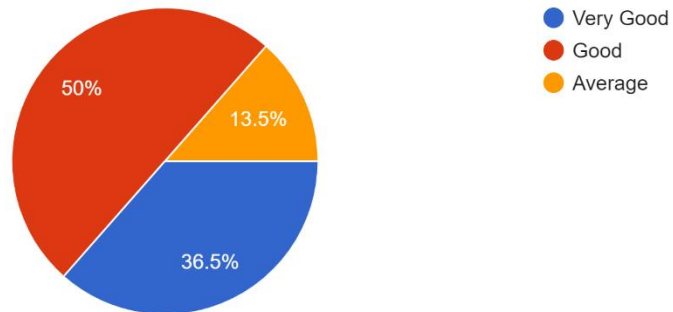

7) Hostel Facilities

74 responses