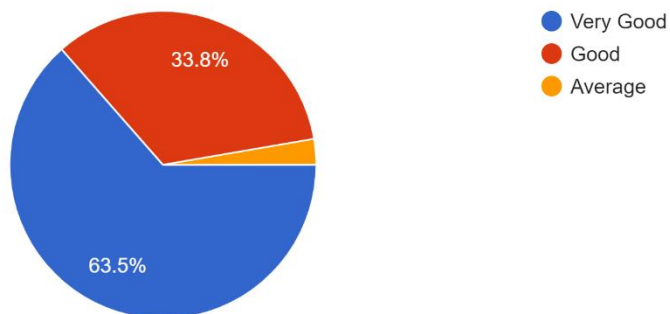

3) Faculty

74 responses