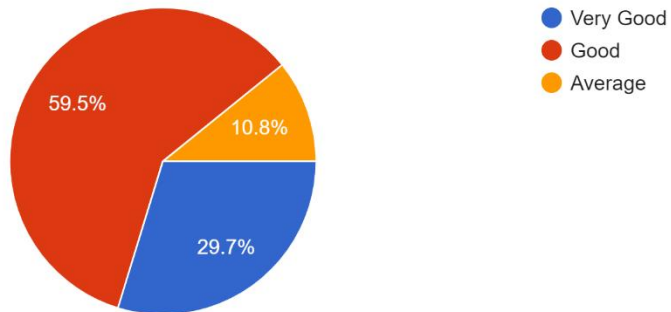

4) Canteen Facilities

74 responses